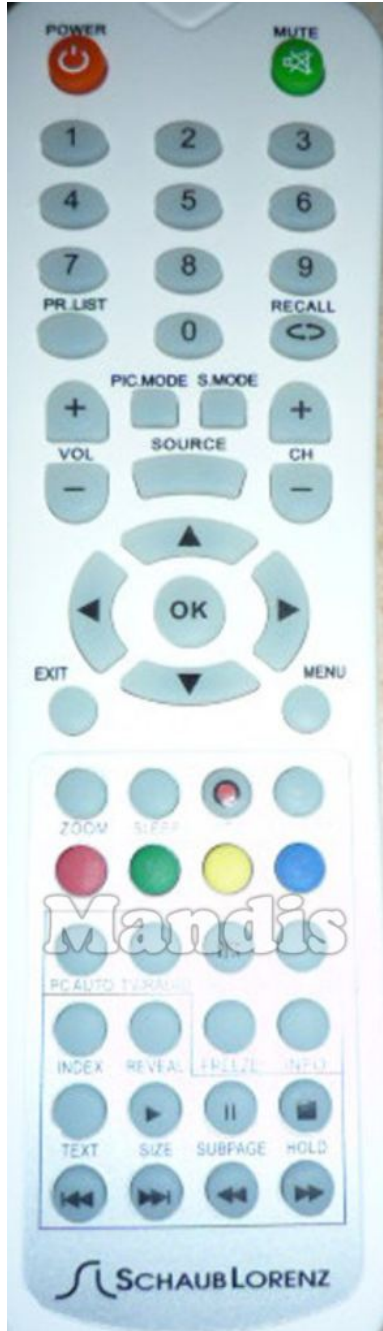

| Original | Substituto | Original | Substituto |
|---|------------|---|------------------|
|  | Power |  | Power |
|  | Mute |  | Mute / Dimmer |
|  | 1 |  | 1 |
|  | 2 |  | 2 |
|  | 3 |  | 3 |
|  | 4 |  | 4 |
|  | 5 |  | 5 |
|  | 6 |  | 6 |
|  | 7 |  | 7 |
|  | 8 |  | 8 |
|  | 9 |  | 9 |
|  | PR.List |  | Smart / List |
|  | 0 |  | 0 |
|  | Recall |  | Back / Return |
|  | Vol+ |  | Vol+ |
|  | Pic.Mode |  | Picture / Format |
|  | S.Mode |  | Sound / Title |

| Original | Substituto | Original | Substituto |
|---|------------|---|------------------------|
|  | CH+ |  | CH+ / Page+ |
|  | Vol- |  | Vol- |
|  | Source |  | AV / Input / RDS |
|  | CH- |  | CH- / Page- |
|  | Up |  | Up |
|  | Left |  | Left |
|  | OK |  | OK |
|  | Right |  | Right |
|  | Exit |  | Exit / Cancel / Clear |
|  | Down |  | Down |
|  | Menu |  | Menu / Home |
|  | Zoom |  | Zoom / Size |
|  | Sleep |  | Sleep / Timer |
|  | Rec |  | Rec / Rec Mode |
|  | Rec List |  | Shift + Rec / Rec Mode |
|  | Red |  | Red / Netflix / Search |
|  | Green |  | Green / APP / Repeat |

| Original | Substituto |
|----------|-----------------------------|
| | Yellow / YouTube / Repeat |
| | Blue / Prime Video / Random |
| | Eject / Surround |
| | TV/Radio / |
| | Audio / Lang I/II |
| | Subtitle / EQ |
| | Display / Media |
| | Shift + Back / Return |
| | Shift + Pause / Step / |
| | Info / Angle |
| | Text / Goto |
| | Play / Slow |
| | Pause / Step / Freeze |
| | Stop / Hold |
| | I<< / Preset- |
| | >>I / Preset+ |
| | << / Tune- |