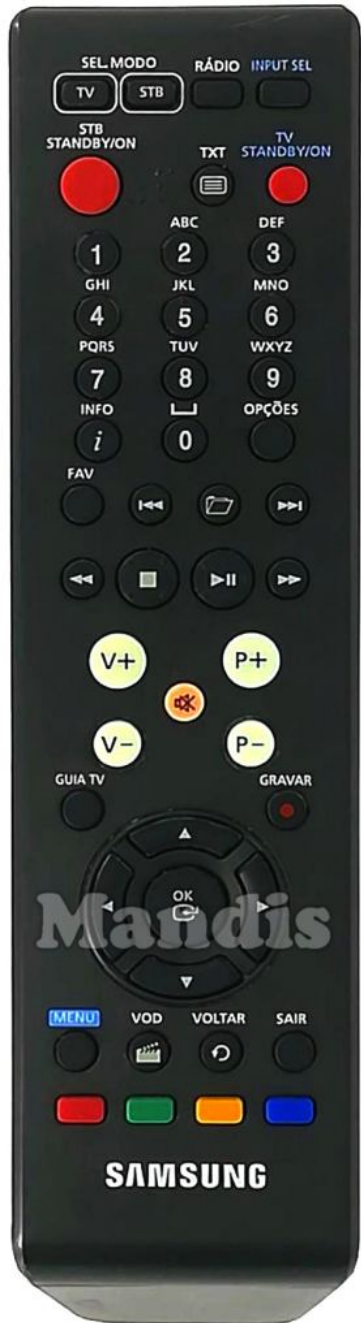

Original	Substituto	Original	Substituto
 RÁDIO	Rádio	 TV/RADIO	TV/Radio /
 STB STANDBY/ON	STB Standby / On	 POWER	Power
 TXT	TXT	 GOTO TEXT	Text / Goto
 1	1	 TV 1	1
 2	2	 DVD 2	2
 3	3	 CD - STB 3	3
 4	4	 VIDEO 4	4
 5	5	 TAPE 5	5
 6	6	 TUNER 6	6
 7	7	 AUX - HDD 7	7
 8	8	 USB 8	8
 9	9	 BLUETOOTH 9	9
 INFO	Info	 ANGLE INFO	Info / Angle
 0	0	 HDMI - BAT 0	0
 OPÇÕES	Opções	 OPT-TOOLS SETUP	Setup / OPT /
 FAV	Fav	 PC FAV MARKER	Fav / Marker / PC
 I<<	I<<	 PRESET-	I<< / Preset-

Original	Substituto	Original	Substituto
 Folder	Folder	 MEDIA DISPLAY	Display / Media
 >>	>>	 PRESET+	>>  / Preset+
 <<	<<	 TUNE-	<< / Tune-
 Stop	Stop	 HOLD	Stop / Hold
 Play / Pause	Play / Pause	 STEP-FREEZE	Pause / Step / Freeze
 Play / Pause	Play / Pause	 SLOW	Play / Slow
 >>	>>	 TUNE+	>> / Tune+
 V+	V +	 VOL+	Vol+
 P+	P +	 CH PAGE+	CH+ / Page+
 Mute	Mute	 DIMMER MUTE	Mute / Dimmer
 V-	V -	 VOL-	Vol-
 P-	P -	 CH PAGE-	CH- / Page-
 GUIA TV	Guia TV	 GUIDE EPG	Guide / EPG / -/-
 GRAVAR	Gravar	 REC MODE	Rec / Rec Mode
 Up	Up	 Up	Up
 Left	Left	 Left	Left
 OK	OK	 OK	OK

Original		Substituto		Original		Substituto	
	Right		Right				
	Down		Down				
	Menu		Menu / Home				
	VOD		Smart / List				
	Voltar		Back / Return				
	Sair		Exit / Cancel / Clear				
	Red		Red / Netflix / Search				
	Green		Green / APP / Repeat				
	Yellow		Yellow / YouTube / Repeat				
	Blue		Blue / Prime Video / Random				