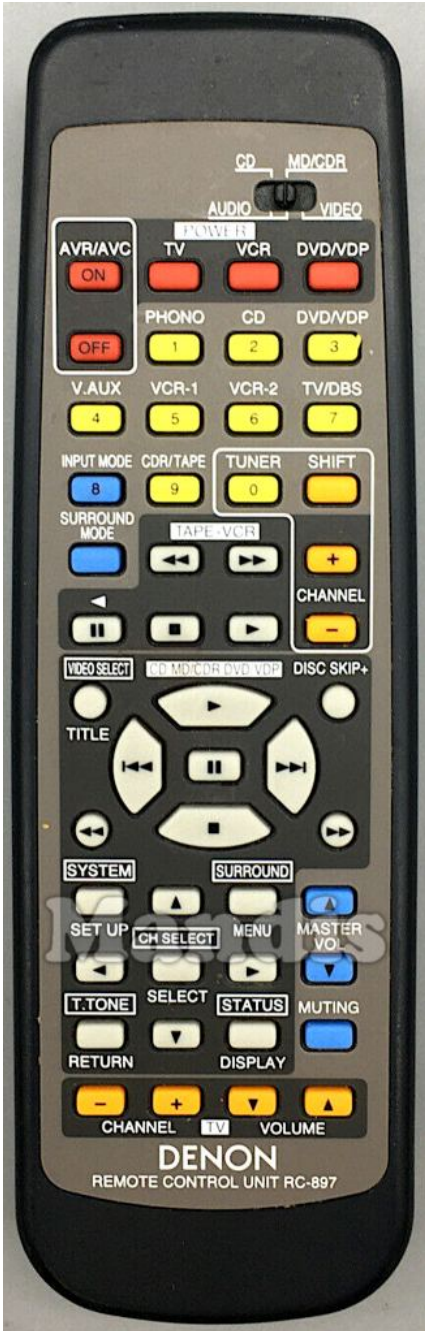

Original	Substituto
AVR/AVC On	Power
AVR/AVC Off	+ Shift + Power
Power Tv	TV/R
Power VCR	Smart
Power DVD/VDP	Media
PHONO	1
CD	2
DVD/VDP	3
VCR-1	4
VCR-2	5
TV/DBS	6
CDR/Tape	7
TUNER	8
Shift	9
Video Select	0
Input Mode	Guide
Surround Mode	Pre Ch

Original	Substituto
<< Tape/VCR	+ Shift + <<
</Pause	+ Shift + Play
> Tape/VCR	+ Shift + Pause
>> Tape/VCR	+ Shift + >>
Stop Tape/VCR	+ Shift + Stop
CH+	Ch +
CH-	Ch -
Disc Skip+	Blue
Play CD/MD/CDR-DVD/	Play
Stop CD/MD/CDR-DVD/	Stop
Pause CD/MD/CDR-DVD/	Pause
>>I CD/MD/CDR-DVD/	>>I
I<< CD/MD/CDR-DVD/	I<<
>> CD/MD/CDR-DVD/	>>
<< CD/MD/CDR-DVD/	<<
System/Setup	Menu
Surround/Menu	D. Menu

Original	Substituto	Original	Substituto
T.Tone/Return	Back		
Status/Display	Info		
Up	Up		
Down	Down		
Right	Right		
Left	Left		
CH.Select/Select	Ok		
Master Volume	Vol +		
Master Volum	Vol -		
Muting	Mute		
Tv Vol+	Shift + Vol +		
Tv Vol-	Shift + Vol -		
Tv CH+	Shift + Ch +		
Tv CH-	Shift + Ch -		

Original	Substituto	Original	Substituto
 AVR/AVC On	 Power		
 AVR/AVC Off	 Shift + Power		
 Play CD/MD/CDR-DVD/	 Play		
 Pause CD/MD/CDR-DVD/	 Pause		
 Stop CD/MD/CDR-DVD/	 Stop		
 CD/MD/CDR-DVD/ VDP >>I	 >>I		
 I<<< CD/MD/CDR-DVD/	 I<<<		
 CD/MD/CDR-DVD/ VDP >>	 >>		
 <<< CD/MD/CDR-DVD/	 <<<		