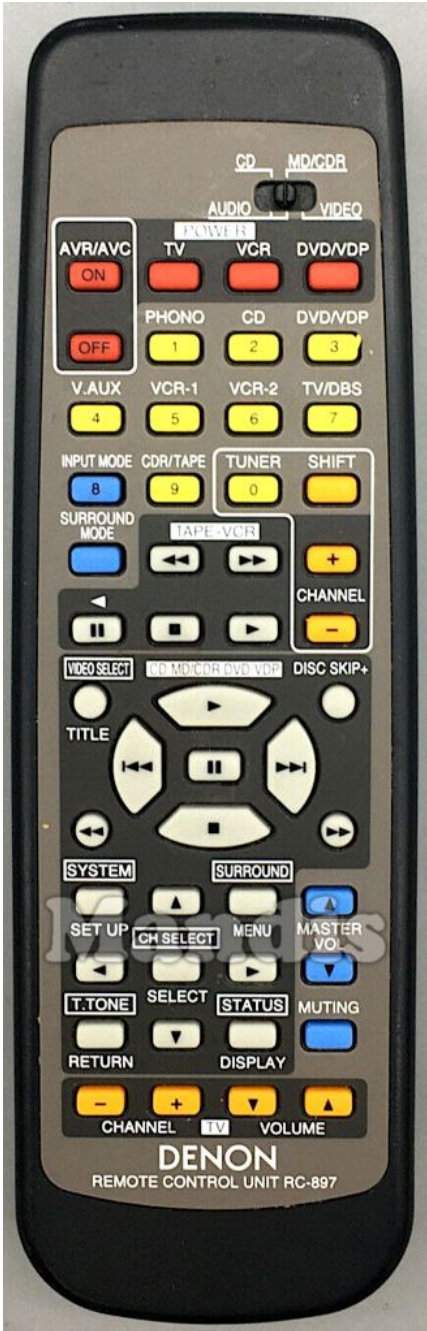

Original	Substituto
AVR/AVC On	Power
AVR/AVC Off	+ Shift + Power
Power Tv	TV/R
Power VCR	Smart
Power DVD/VDP	Media
PHONO	1
CD	2
DVD/VDP	3
VCR-1	4
VCR-2	5
TV/DBS	6
CDR/Tape	7
TUNER	8
Shift	9
Video Select	0
Input Mode	Guide
Surround Mode	Pre Ch

Original	Substituto
<< Tape/VCR	+ Shift + <<
</Pause	+ Shift + Play
> Tape/VCR	+ Shift + Pause
>> Tape/VCR	+ Shift + >>
Stop Tape/VCR	+ Shift + Stop
CH+	Ch +
CH-	Ch -
Disc Skip+	Blue
Play CD/MD/CDR-DVD/	Play
Stop CD/MD/CDR-DVD/	Stop
Pause CD/MD/CDR-DVD/	Pause
>>I CD/MD/CDR-DVD/	>>I
I<< CD/MD/CDR-DVD/	I<<
>> CD/MD/CDR-DVD/	>>
<< CD/MD/CDR-DVD/	<<
System/Setup	Menu
Surround/Menu	D. Menu

Original	Substituto	Original	Substituto
T.Tone/Return	Back		
Status/Display	Info		
Up	Up		
Down	Down		
Right	Right		
Left	Left		
CH.Select/Select	Ok		
Master Volume	Vol +		
Master Volum	Vol -		
Muting	Mute		
Tv Vol+	Shift + Vol +		
Tv Vol-	Shift + Vol -		
Tv CH+	Shift + Ch +		
Tv CH-	Shift + Ch -		

Original	Substituto	Original	Substituto
 AVR/AVC On	 Power		
 AVR/AVC Off	 Shift + Power		
 Play CD/MD/CDR-DVD/	 Play		
 Pause CD/MD/CDR-DVD/	 Pause		
 Stop CD/MD/CDR-DVD/	 Stop		
 CD/MD/CDR-DVD/ VDP >>I	 >>I		
 I<<< CD/MD/CDR-DVD/	 I<<<		
 CD/MD/CDR-DVD/ VDP >>	 >>		
 <<< CD/MD/CDR-DVD/	 <<<		