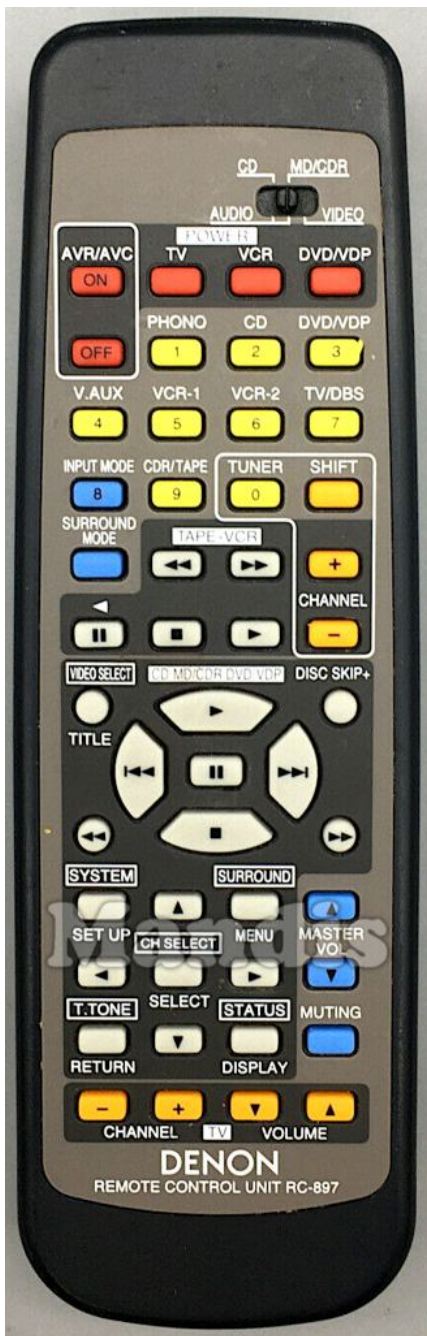

Original	Substituto
AVR/AVC On	Power
AVR/AVC Off	+ Shift + Power
Power Tv	TV/R
Power VCR	Smart
Power DVD/VDP	Media
PHONO	1
CD	2
DVD/VDP	3
VCR-1	4
VCR-2	5
TV/DBS	6
CDR/Tape	7
TUNER	8
Shift	9
Video Select	0
Input Mode	Guide
Surround Mode	Pre Ch

Original	Substituto
<< Tape/VCR	+ Shift + <<
</Pause	+ Shift + Play
> Tape/VCR	+ Shift + Pause
>> Tape/VCR	+ Shift + >>
Stop Tape/VCR	+ Shift + Stop
CH+	Ch +
CH-	Ch -
Disc Skip+	Blue
Play CD/MD/CDR-DVD/	Play
Stop CD/MD/CDR-DVD/	Stop
Pause CD/MD/CDR-DVD/	Pause
>>I CD/MD/CDR-DVD/	>>I
I<< CD/MD/CDR-DVD/	I<<
>> CD/MD/CDR-DVD/	>>
<< CD/MD/CDR-DVD/	<<
System/Setup	Menu
Surround/Menu	D. Menu

Original	Substituto	Original	Substituto
T.Tone/Return	Back		
Status/Display	Info		
Up	Up		
Down	Down		
Right	Right		
Left	Left		
CH.Select/Select	Ok		
Master Volume	Vol +		
Master Volum	Vol -		
Muting	Mute		
Tv Vol+	Shift + Vol +		
Tv Vol-	Shift + Vol -		
Tv CH+	Shift + Ch +		
Tv CH-	Shift + Ch -		

Original	Substituto	Original	Substituto
 AVR/AVC On	 Power		
 AVR/AVC Off	 Shift + Power		
 Play CD/MD/CDR-DVD/	 Play		
 Pause CD/MD/CDR-DVD/	 Pause		
 Stop CD/MD/CDR-DVD/	 Stop		
 CD/MD/CDR-DVD/ VDP >>I	 >>I		
 I<<< CD/MD/CDR-DVD/	 I<<<		
 CD/MD/CDR-DVD/ VDP >>	 >>		
 <<< CD/MD/CDR-DVD/	 <<<		