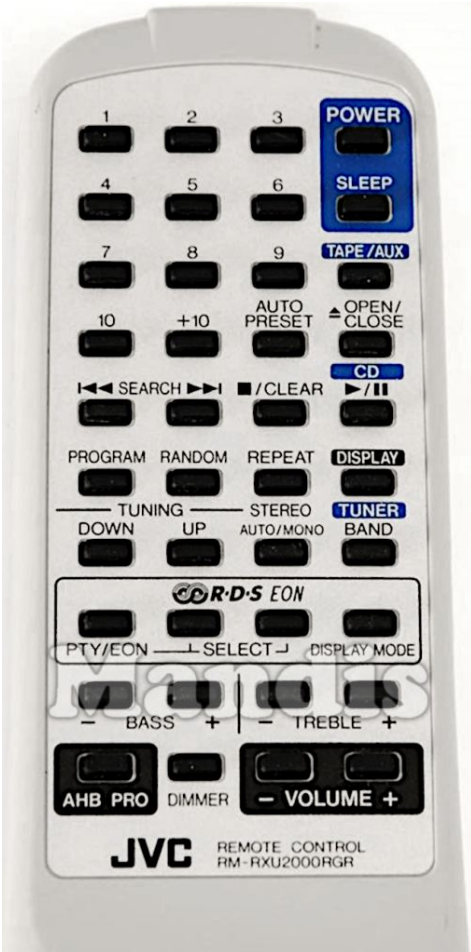

Original	Substituto
 Power	 Power
 Dimmer	 Mute
 Open/Close	 Eject
 1	 1
 2	 2
 3	 3
 4	 4
 5	 5
 6	 6
 7	 7
 8	 8
 9	 9
 10	 0
 +10	 Guide
 Auto Preset	 Media
 Stereo Auto/Mono	 Dual
 Display	 Info

Original	Substituto
 Sleep	 Sleep
 AUX	 Red
 <> Tape	 Green
 Tuner/Band	 Yellow
 Play CD	 Play
 Pause CD	 Pause
 I<<	 I<<
 >>I	 >>I
 Stop / Clear	 Stop
 Program	 Shift + Sleep
 Random	 Options
 Repeat	 Text
 PTY/EON	 Left
 Select Left	 Ok
 Select Right	 Right
 Display Mode	 3D
 Bass-	 Down

	Original	Substituto	Original	Substituto
	Bass+			Up
	Treble-			Ch -
	Treble+			Ch +
	Vol-			Vol -
	Vol+			Vol +
	AHB Pro			Subt