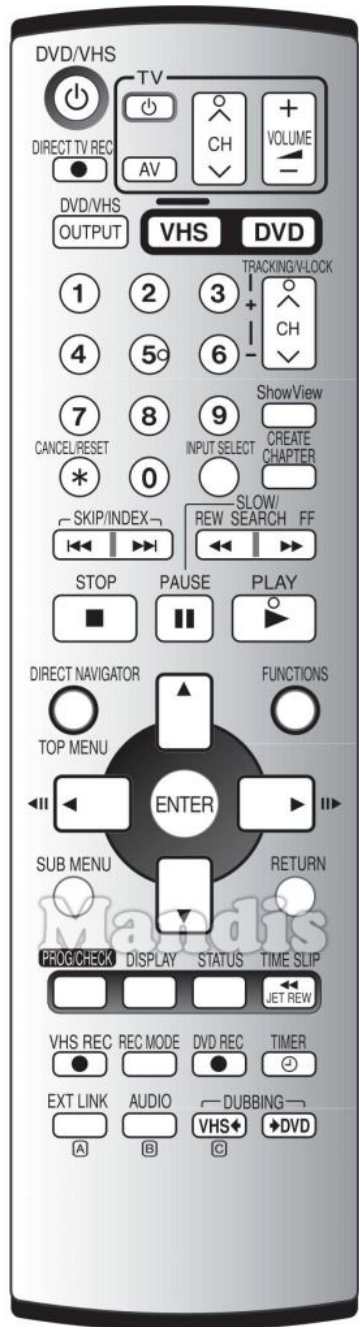

	Original	Substituto	
	VHS/DVD Power		Power
	Direct TV Rec		Subt
	VHS/DVD		Smart
	1		1
	2		2
	3		3
	4		4
	5		5
	6		6
	7		7
	8		8
	9		9
	0		0
	Cancel / Reset		Exit
	Input Select		Guide
	CH+ / Tracking/V-Lock+		Ch +
	CH- / Tracking/V-Lock-		Ch -

	Original	Substituto	
	Create Chapter		TV/R
	I<< Skip		I<<
	Skip >>I		>>I
	REW / << Slow/Search		<<
	FF / Slow/Search		>>
	Stop		Stop
	Pause		Pause
	Play		Play
	Direct Navigator / Top Menu		D. Menu
	Functions		List
	Up		Up
	Left		Left
	Enter		Ok
	Right		Right
	Down		Down
	Sub Menu		Menu
	Return		Back

Original	Substituto	Original	Substituto
 Prog / Check	 Sleep		
 Display	 Info		
 Status	 Media		
 Time Slip	 Vol +		
 Timer	 AV		
 Ext Link	 3D		
 Audio / B	 Dual		
 Dubbing	 Blue		

	Original	Substituto	Original	Substituto
	Power			
	AV			
	Volume+			
	Volume-			
	CH+			
	CH-			

	Original	Substituto		Original	Substituto
	VHS/DVD Power		Power		ShowView
	Direct TV Rec		Subt		I<< Index
	VHS/DVD		Smart		Index >>I
	1		1		REW
	2		2		FF
	3		3		Stop
	4		4		Pause
	5		5		Play
	6		6		Up
	7		7		Left
	8		8		Enter
	9		9		Right
	0		0		Down
	Cancel / Reset		Exit		Return
	Input Select		AV		Prog/Check
	CH+ / Tracking/V-Lock+		Ch +		Display
	CH- / Tracking/V-Lock-		Ch -		Jet Rew
					Media
					I<<
					I>>
					I<<
					I>>
					Stop
					Pause
					Play
					Up
					Left
					Ok
					Right
					Down
					Back
					Sleep
					Info
					Shift + I<<