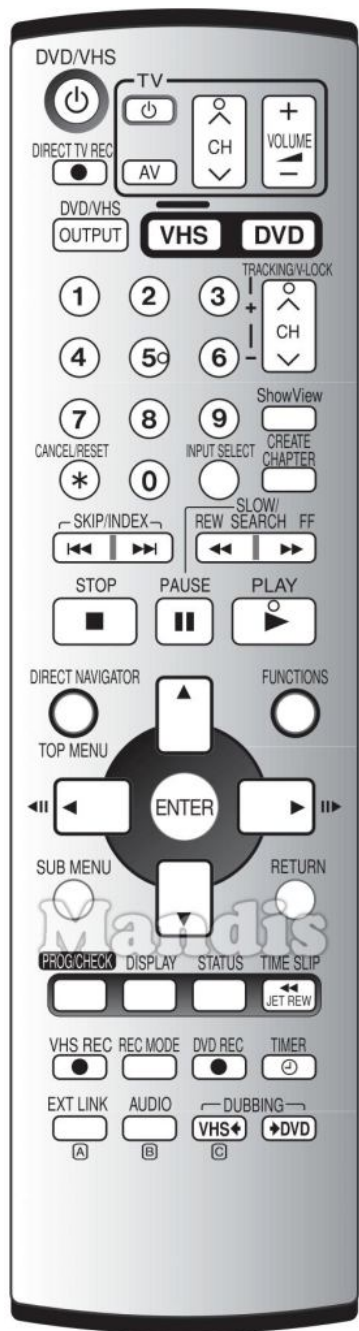

	Original	Substituto	
	VHS/DVD Power		Power
	Direct TV Rec		Subt
	VHS/DVD		Smart
	1		1
	2		2
	3		3
	4		4
	5		5
	6		6
	7		7
	8		8
	9		9
	0		0
	Cancel / Reset		Exit
	Input Select		Guide
	CH+ / Tracking/V-Lock+		Ch +
	CH- / Tracking/V-Lock-		Ch -

	Original	Substituto	
	Create Chapter		TV/R
	I<< Skip		I<<
	Skip >>I		>>I
	REW / << Slow/Search		<<
	FF / Slow/Search		>>
	Stop		Stop
	Pause		Pause
	Play		Play
	Direct Navigator / Top Menu		D. Menu
	Functions		List
	Up		Up
	Left		Left
	Enter		Ok
	Right		Right
	Down		Down
	Sub Menu		Menu
	Return		Back

Original	Substituto	Original	Substituto
 Prog / Check	 Sleep		
 Display	 Info		
 Status	 Media		
 Time Slip	 Vol +		
 Timer	 AV		
 Ext Link	 3D		
 Audio / B	 Dual		
 Dubbing	 Blue		

	Original	Substituto	Original	Substituto
	Power			
	AV			
	Volume+			
	Volume-			
	CH+			
	CH-			

	Original	Substituto		Original	Substituto
	VHS/DVD Power		Power		ShowView
	Direct TV Rec		Subt		I<< Index
	VHS/DVD		Smart		Index >>I
	1		1		REW
	2		2		FF
	3		3		Stop
	4		4		Pause
	5		5		Play
	6		6		Up
	7		7		Left
	8		8		Enter
	9		9		Right
	0		0		Down
	Cancel / Reset		Exit		Return
	Input Select		AV		Prog/Check
	CH+ / Tracking/V-Lock+		Ch +		Display
	CH- / Tracking/V-Lock-		Ch -		Jet Rew
					Media
					I<<
					I>>
					I<<
					I>>
					Stop
					Pause
					Play
					Up
					Left
					Ok
					Right
					Down
					Back
					Sleep
					Info
					Shift + I<<