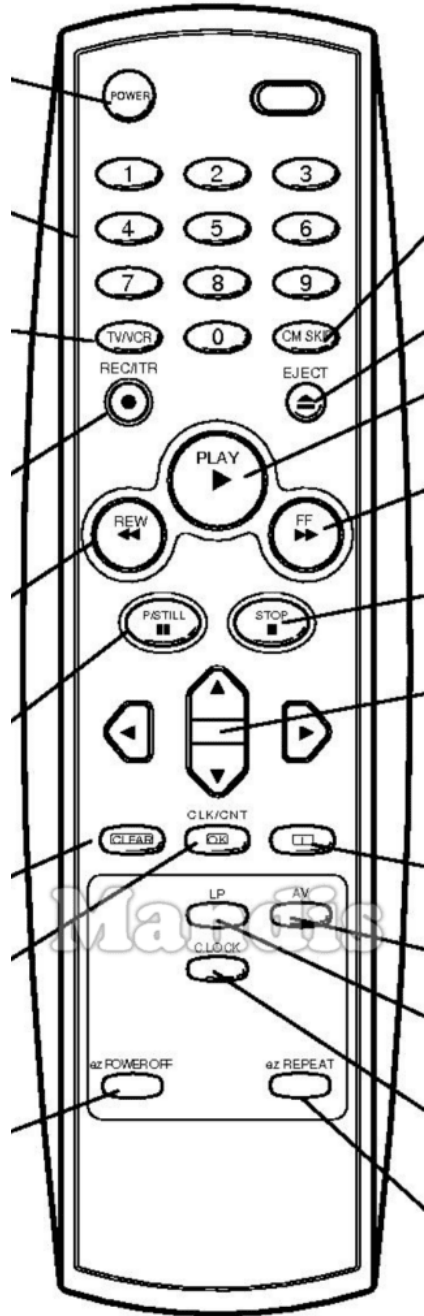

Original	Substituto
 Power	 Power
 1	 1
 2	 2
 3	 3
 4	 4
 5	 5
 6	 6
 7	 7
 8	 8
 9	 9
 TV/VCR	 Smart / List
 0	 0
 CM-Skip	 Display / Media
 REC / ITR	 Rec / Rec Mode
 Eject	 Eject / Surround
 Play	 Play / Slow
 << REW	 << / Tune-

Original	Substituto	
Auto/Track		D.Menu / Top
T.Set/Clock		Setup / OPT /
Video/Go-To		Text / Goto
Input Source		AV / Input / RDS
Menu		Menu / Home
Menu Up		Up
Menu Left		Left
OK Enter		OK
Menu Right		Right
Exit		Exit / Cancel / Clear
Menu Down		Down
Slow/Dpss+		Vol+
VCR/TV		Smart / List
Tracking+		CH+ / Page+
Slow/Dpss-		Vol-
Display		Display / Media
Tracking-		CH- / Page-

Original	Substituto	
On/Off		Power
Audio Out		Mute / Dimmer
Play		Play / Slow
Pause		Pause / Step / Freeze
Stop		Stop / Hold
Record		Rec / Rec Mode
Rewind		<< / Tune-
F.Forward		>> / Tune+
Prev.		I<< / Preset-
Next		>>I / Preset+
Audio Dub		Sound / Title
Audio		Audio / Lang I/II
Rec/Mode		Subtitle / EQ
Eject/Reverse		Eject / Surround
Mon/TV		Picture / Format
Sp/Lp/Speed		Zoom / Size
Timer/Record		Sleep / Timer

Original	Substituto	
Progr/C/CH		TV/Radio /
Auto/Track		D.Menu / Top
T.Set/Clock		Setup / OPT /
Video/Go-To		Text / Goto
Input Source		AV / Input / RDS
Menu		Menu / Home
Menu Up		Up
Show View		Info / Angle
Menu Left		Left
OK Enter		OK
Menu Right		Right
Exit		Exit / Cancel / Clear
Menu Down		Down
F.Adv		Back / Return
Slow/Dpss+		Vol+
VCR/TV		Smart / List
Chan+		CH+ / Page+