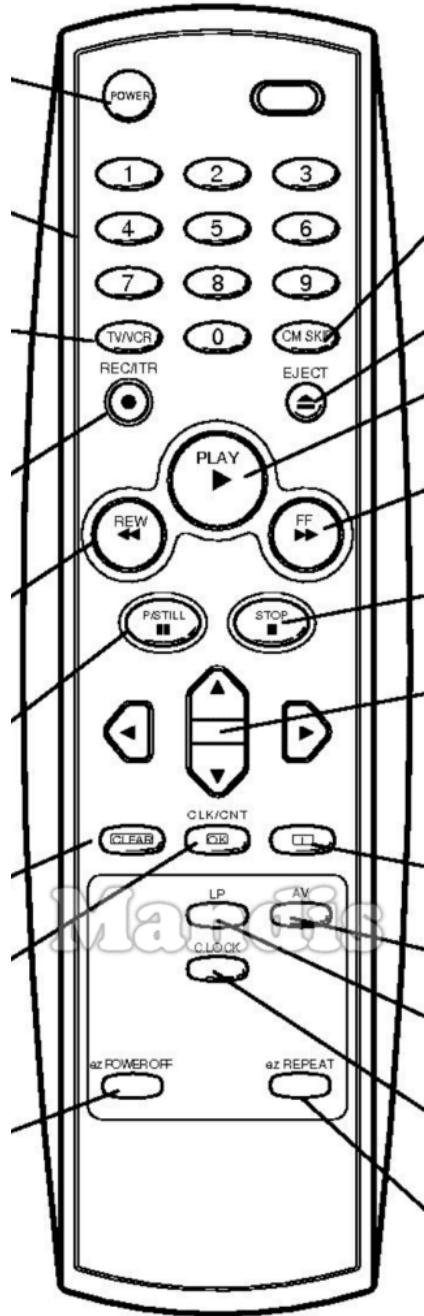

Original	Substituto
 Power	 Power
 1	 1
 2	 2
 3	 3
 4	 4
 5	 5
 6	 6
 7	 7
 8	 8
 9	 9
 TV/VCR	 Smart / List
 0	 0
 CM-Skip	 Display / Media
 REC / ITR	 Rec / Rec Mode
 Eject	 Eject / Surround
 Play	 Play / Slow
 << REW	 << / Tune-

Original	Substituto
 << REW	 I<< / Preset-
 >> F FWD	 >> / Tune+
 >> F FWD	 >>I / Preset+
 Pause/Still	 Pause / Step / Freeze
 Stop	 Stop / Hold
 Left	 Left
 Up	 Up
 Right	 Right
 Down	 Down
 Clear	 Exit / Cancel / Clear
 OK / CLK / CNT	 OK
 i	 Info / Angle
 LP	 Text / Goto
 AV	 AV / Input / RDS
 C.Lock	 TV/Radio /

Original	Substituto	
On/Off		Power
Audio Out		Mute / Dimmer
Play		Play / Slow
Pause		Pause / Step / Freeze
Stop		Stop / Hold
Record		Rec / Rec Mode
Rewind		<< / Tune-
F.Forward		>> / Tune+
Prev.		I<< / Preset-
Next		>>I / Preset+
F.Adv		Sound / Title
Audio		Audio / Lang I/II
Case Tape		Eject / Surround
Mon/TV		Picture / Format
Sp/Lp/Speed		Zoom / Size
Timer/Sleep		Sleep / Timer
Progr/C/CH		TV/Radio /

Original	Substituto	
Auto/Track		D.Menu / Top
T.Set/Clock		Setup / OPT /
Video/Go-To		Text / Goto
Input Source		AV / Input / RDS
Menu		Menu / Home
Menu Up		Up
Menu Left		Left
OK Enter		OK
Menu Right		Right
Exit		Exit / Cancel / Clear
Menu Down		Down
Slow/Dpss+		Vol+
VCR/TV		Smart / List
Tracking+		CH+ / Page+
Slow/Dpss-		Vol-
Display		Display / Media
Tracking-		CH- / Page-