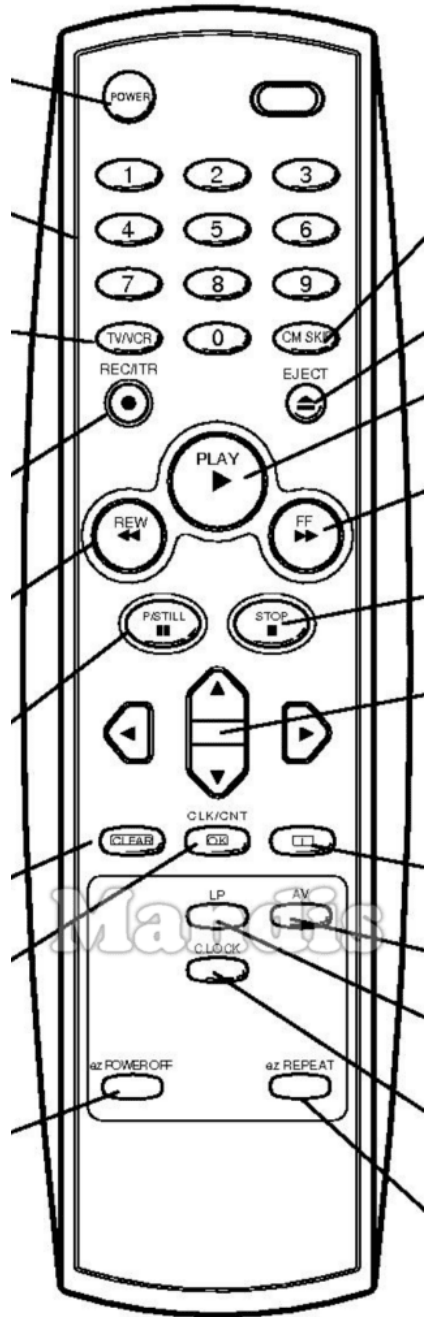

Original	Substituto
 Power	 Power
 1	 1
 2	 2
 3	 3
 4	 4
 5	 5
 6	 6
 7	 7
 8	 8
 9	 9
 TV/VCR	 Smart / List
 0	 0
 CM-Skip	 Display / Media
 REC / ITR	 Rec / Rec Mode
 Eject	 Eject / Surround
 Play	 Play / Slow
 << REW	 << / Tune-

Original	Substituto
 << REW	 I<< / Preset-
 >> F FWD	 >> / Tune+
 >> F FWD	 >>I / Preset+
 Pause/Still	 Pause / Step / Freeze
 Stop	 Stop / Hold
 Left	 Left
 Up	 Up
 Right	 Right
 Down	 Down
 Clear	 Exit / Cancel / Clear
 OK / CLK / CNT	 OK
 i	 Info / Angle
 LP	 Text / Goto
 AV	 AV / Input / RDS
 C.Lock	 TV/Radio /

Original	Substituto	
On/Off		Power
Audio Out		Mute / Dimmer
Play		Play / Slow
Pause		Pause / Step / Freeze
Stop		Stop / Hold
Record		Rec / Rec Mode
Rewind		<< / Tune-
F.Forward		>> / Tune+
Prev.		I<< / Preset-
Next		>>I / Preset+
F.Adv		Sound / Title
Audio		Audio / Lang I/II
Case Tape		Eject / Surround
Mon/TV		Picture / Format
Sp/Lp/Speed		Zoom / Size
Timer/Sleep		Sleep / Timer
Progr/C/CH		TV/Radio /

Original	Substituto	
Auto/Track		D.Menu / Top
T.Set/Clock		Setup / OPT /
Video/Go-To		Text / Goto
Input Source		AV / Input / RDS
Menu		Menu / Home
Menu Up		Up
Menu Left		Left
OK Enter		OK
Menu Right		Right
Exit		Exit / Cancel / Clear
Menu Down		Down
Slow/Dpss+		Vol+
VCR/TV		Smart / List
Tracking+		CH+ / Page+
Slow/Dpss-		Vol-
Display		Display / Media
Tracking-		CH- / Page-