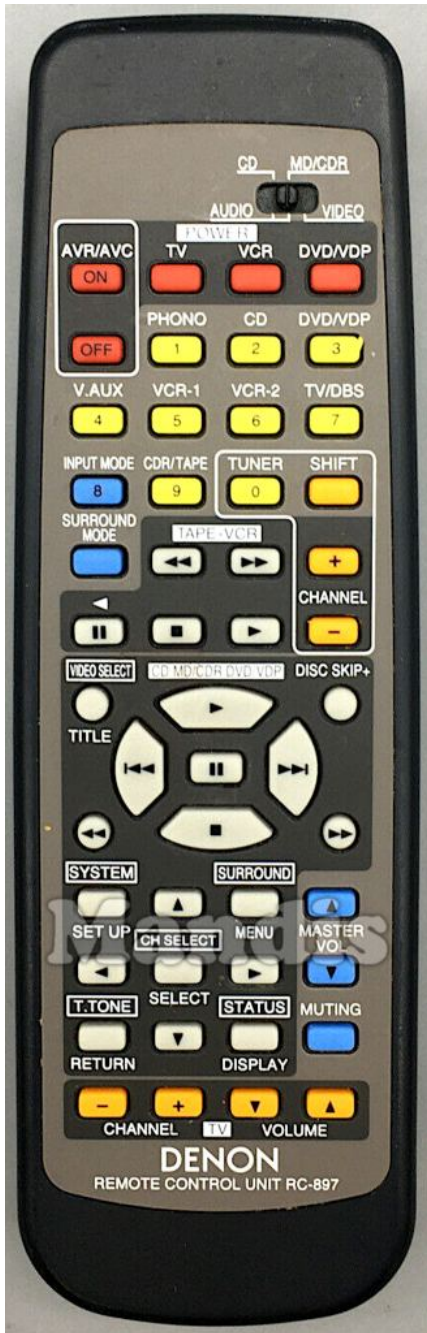

Original	Substituto
AVR/AVC On	Power
AVR/AVC Off	+ Shift + Power
Power Tv	TV/R
Power VCR	Smart
Power DVD/VDP	Media
PHONO	1
CD	2
DVD/VDP	3
VCR-1	4
VCR-2	5
TV/DBS	6
CDR/Tape	7
TUNER	8
Shift	9
Video Select	0
Input Mode	Guide
Surround Mode	Pre Ch

Original	Substituto
<< Tape/VCR	+ Shift + <<
</Pause	+ Shift + Play
> Tape/VCR	+ Shift + Pause
>> Tape/VCR	+ Shift + >>
Stop Tape/VCR	+ Shift + Stop
CH+	Ch +
CH-	Ch -
Disc Skip+	Blue
Play CD/MD/CDR-DVD/	Play
Stop CD/MD/CDR-DVD/	Stop
Pause CD/MD/CDR-DVD/	Pause
>>I CD/MD/CDR-DVD/	>>I
I<< CD/MD/CDR-DVD/	I<<
>> CD/MD/CDR-DVD/	>>
<< CD/MD/CDR-DVD/	<<
System/Setup	Menu
Surround/Menu	D. Menu

Original	Substituto	Original	Substituto
T.Tone/Return	Back		
Status/Display	Info		
Up	Up		
Down	Down		
Right	Right		
Left	Left		
CH.Select/Select	Ok		
Master Volume	Vol +		
Master Volum	Vol -		
Muting	Mute		
Tv Vol+	Shift + Vol +		
Tv Vol-	Shift + Vol -		
Tv CH+	Shift + Ch +		
Tv CH-	Shift + Ch -		

Original		Substituto		Original	Substituto
	AVR/AVC On		Power		
	AVR/AVC Off	 + 	Shift + Power		
	Play CD/MD/CDR-DVD/		Play		
	Pause CD/MD/CDR-DVD/		Pause		
	Stop CD/MD/CDR-DVD/		Stop		
	CD/MD/CDR-DVD/ VDP >>I		>>I		
	I<< CD/MD/CDR-DVD/		I<<		
	CD/MD/CDR-DVD/ VDP >>		>>		
	<< CD/MD/CDR-DVD/		<<		