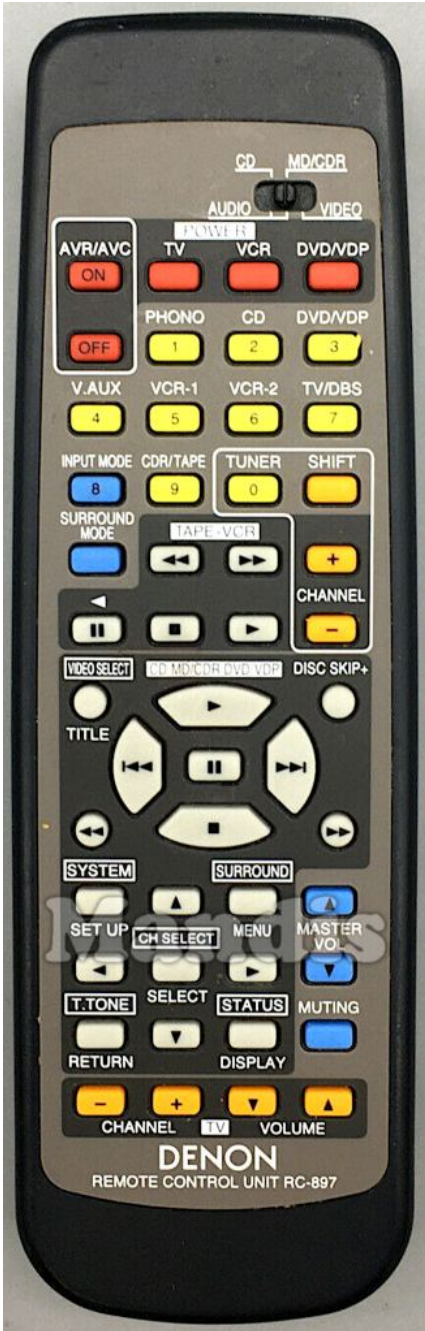

Original	Substituto
AVR/AVC On	Power
AVR/AVC Off	+ Shift + Power
Power Tv	TV/R
Power VCR	Smart
Power DVD/VDP	Media
PHONO	1
CD	2
DVD/VDP	3
VCR-1	4
VCR-2	5
TV/DBS	6
CDR/Tape	7
TUNER	8
Shift	9
Video Select	0
Input Mode	Guide
Surround Mode	Pre Ch

Original	Substituto
<< Tape/VCR	+ Shift + <<
</Pause	+ Shift + Play
> Tape/VCR	+ Shift + Pause
>> Tape/VCR	+ Shift + >>
Stop Tape/VCR	+ Shift + Stop
CH+	Ch +
CH-	Ch -
Disc Skip+	Blue
Play CD/MD/CDR-DVD/	Play
Stop CD/MD/CDR-DVD/	Stop
Pause CD/MD/CDR-DVD/	Pause
>>I CD/MD/CDR-DVD/	>>I
I<< CD/MD/CDR-DVD/	I<<
>> CD/MD/CDR-DVD/	>>
<< CD/MD/CDR-DVD/	<<
System/Setup	Menu
Surround/Menu	D. Menu

Original	Substituto	Original	Substituto
T.Tone/Return	Back		
Status/Display	Info		
Up	Up		
Down	Down		
Right	Right		
Left	Left		
CH.Select/Select	Ok		
Master Volume	Vol +		
Master Volum	Vol -		
Muting	Mute		
Tv Vol+	Shift + Vol +		
Tv Vol-	Shift + Vol -		
Tv CH+	Shift + Ch +		
Tv CH-	Shift + Ch -		

Original		Substituto		Original	Substituto
	AVR/AVC On		Power		
	AVR/AVC Off	 + 	Shift + Power		
	Play CD/MD/CDR-DVD/		Play		
	Pause CD/MD/CDR-DVD/		Pause		
	Stop CD/MD/CDR-DVD/		Stop		
	CD/MD/CDR-DVD/ VDP >>I		>>I		
	I<< CD/MD/CDR-DVD/		I<<		
	CD/MD/CDR-DVD/ VDP >>		>>		
	<< CD/MD/CDR-DVD/		<<		