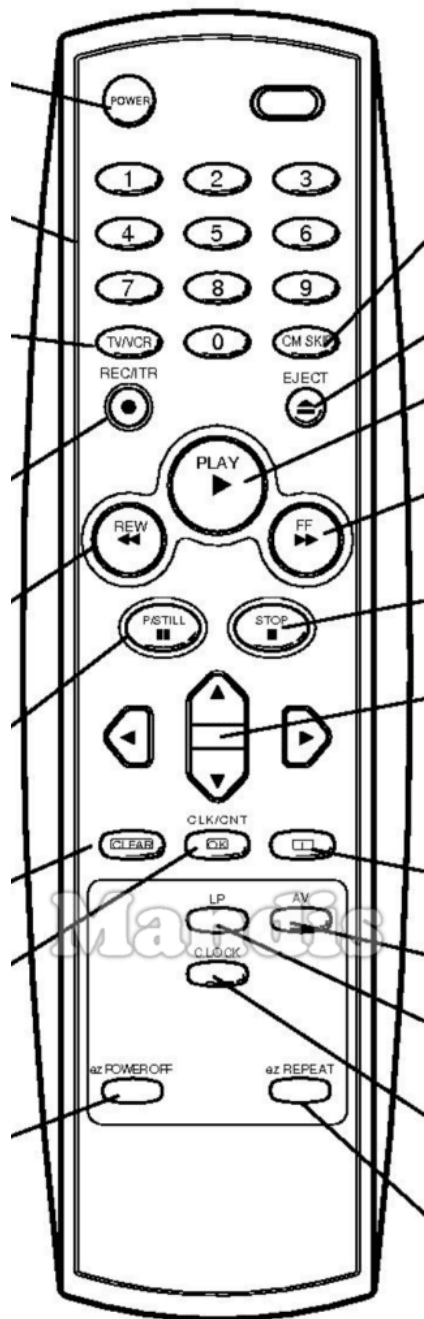

Original	Substituto
 Power	 Power
 1	 1
 2	 2
 3	 3
 4	 4
 5	 5
 6	 6
 7	 7
 8	 8
 9	 9
 TV/VCR	 Smart / List
 0	 0
 CM-Skip	 Display / Media
 REC / ITR	 Rec / Rec Mode
 Eject	 Eject / Surround
 Play	 Play / Slow
 << REW	 << / Tune-

Original	Substituto
 << REW	 I<< / Preset-
 >> F FWD	 >> / Tune+
 >> F FWD	 >>I / Preset+
 Pause/Still	 Pause / Step / Freeze
 Stop	 Stop / Hold
 Left	 Left
 Up	 Up
 Right	 Right
 Down	 Down
 Clear	 Exit / Cancel / Clear
 OK / CLK / CNT	 OK
 i	 Info / Angle
 LP	 Text / Goto
 AV	 AV / Input / RDS
 C.Lock	 TV/Radio /

Original	Substituto	
On/Off		Power
Audio Out		Mute / Dimmer
Play		Play / Slow
Pause		Pause / Step / Freeze
Stop		Stop / Hold
Record		Rec / Rec Mode
Rewind		<< / Tune-
F.Forward		>> / Tune+
Prev.		I<< / Preset-
Next		>>I / Preset+
F.Adv		Sound / Title
Audio		Audio / Lang I/II
Case Tape		Eject / Surround
Mon/TV		Picture / Format
Sp/Lp/Speed		Zoom / Size
Timer/Sleep		Sleep / Timer
Progr/C/CH		TV/Radio /

Original	Substituto	
Auto/Track		D.Menu / Top
T.Set/Clock		Setup / OPT /
Video/Go-To		Text / Goto
Input Source		AV / Input / RDS
Menu		Menu / Home
Menu Up		Up
Menu Left		Left
OK Enter		OK
Menu Right		Right
Exit		Exit / Cancel / Clear
Menu Down		Down
Slow/Dpss+		Vol+
VCR/TV		Smart / List
Tracking+		CH+ / Page+
Slow/Dpss-		Vol-
Display		Display / Media
Tracking-		CH- / Page-