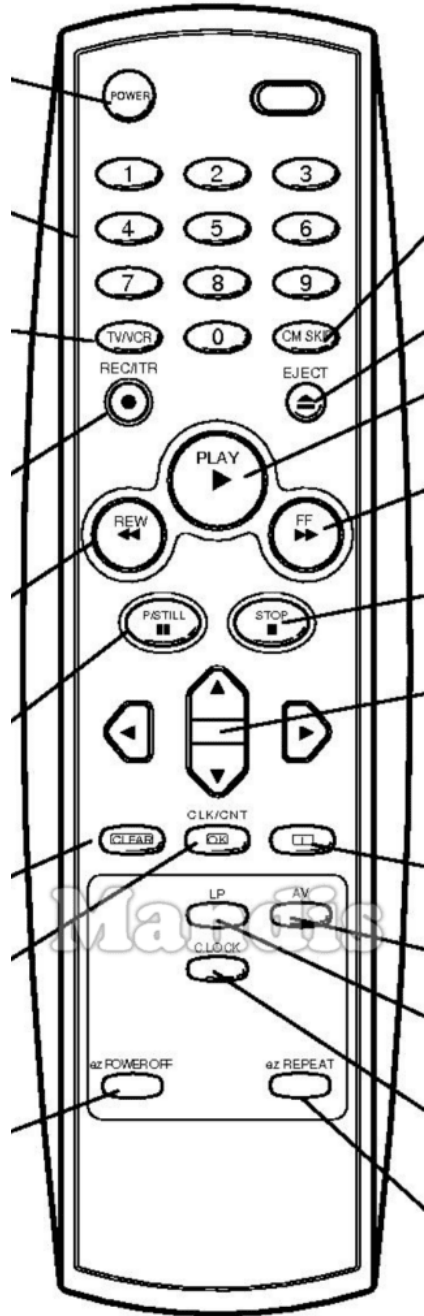

Original	Substituto	
On/Off		Power
Audio Out		Mute / Dimmer
Play		Play / Slow
Pause		Pause / Step / Freeze
Stop		Stop / Hold
Record		Rec / Rec Mode
Rewind		<< / Tune-
F.Forward		>> / Tune+
Prev.		I<< / Preset-
Next		>>I / Preset+
Audio Dub		Sound / Title
Audio		Audio / Lang I/II
Rec/Mode		Subtitle / EQ
Eject/Reverse		Eject / Surround
Mon/TV		Picture / Format
Sp/Lp/Speed		Zoom / Size
Timer/Record		Sleep / Timer

Original	Substituto	
Progr/C/CH		TV/Radio /
Auto/Track		D.Menu / Top
T.Set/Clock		Setup / OPT /
Video/Go-To		Text / Goto
Input Source		AV / Input / RDS
Menu		Menu / Home
Menu Up		Up
Show View		Info / Angle
Menu Left		Left
OK Enter		OK
Menu Right		Right
Exit		Exit / Cancel / Clear
Menu Down		Down
F.Adv		Back / Return
Slow/Dpss+		Vol+
VCR/TV		Smart / List
Chan+		CH+ / Page+