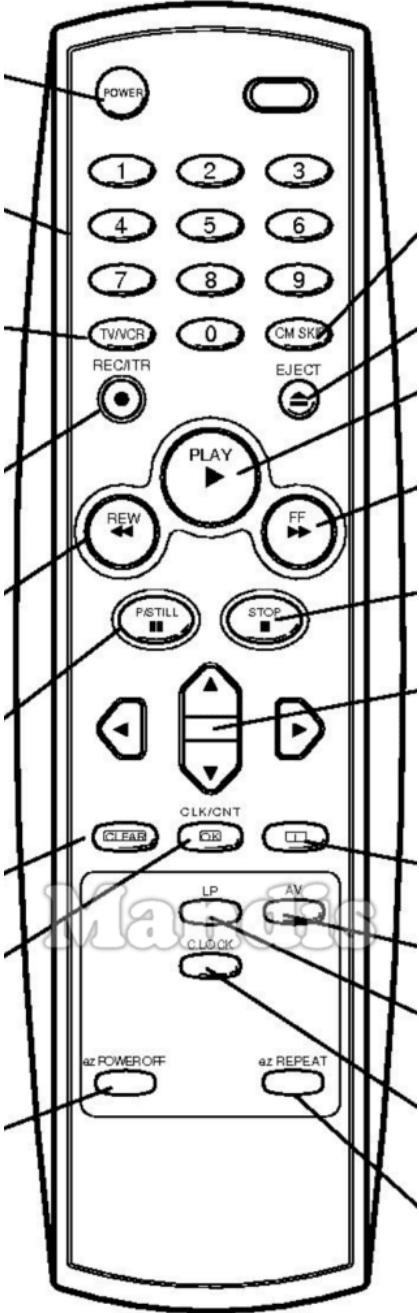

Original	Substituto
 Power	 Power
 1	 1
 2	 2
 3	 3
 4	 4
 5	 5
 6	 6
 7	 7
 8	 8
 9	 9
 TV/VCR	 Smart / List
 0	 0
 CM-Skip	 Display / Media
 REC / ITR	 Rec / Rec Mode
 Eject	 Eject / Surround
 Play	 Play / Slow
 << REW	 << / Tune-

Original	Substituto
 << REW	 I<< / Preset-
 >> F FWD	 >> / Tune+
 >> F FWD	 >>I / Preset+
 Pause/Still	 Pause / Step / Freeze
 Stop	 Stop / Hold
 Left	 Left
 Up	 Up
 Right	 Right
 Down	 Down
 Clear	 Exit / Cancel / Clear
 OK / CLK / CNT	 OK
 i	 Info / Angle
 LP	 Text / Goto
 AV	 AV / Input / RDS
 C.Lock	 TV/Radio /

Original	Substituto	
On/Off		Power
Audio Out		Mute / Dimmer
Play		Play / Slow
Pause		Pause / Step / Freeze
Stop		Stop / Hold
Record		Rec / Rec Mode
Rewind		<< / Tune-
F.Forward		>> / Tune+
Prev.		I<< / Preset-
Next		>>I / Preset+
F.Adv		Sound / Title
Audio		Audio / Lang I/II
Case Tape		Eject / Surround
Mon/TV		Picture / Format
Sp/Lp/Speed		Zoom / Size
Timer/Sleep		Sleep / Timer
Progr/C/CH		TV/Radio /

Original	Substituto	
Auto/Track		D.Menu / Top
T.Set/Clock		Setup / OPT /
Video/Go-To		Text / Goto
Input Source		AV / Input / RDS
Menu		Menu / Home
Menu Up		Up
Menu Left		Left
OK Enter		OK
Menu Right		Right
Exit		Exit / Cancel / Clear
Menu Down		Down
Slow/Dpss+		Vol+
VCR/TV		Smart / List
Tracking+		CH+ / Page+
Slow/Dpss-		Vol-
Display		Display / Media
Tracking-		CH- / Page-