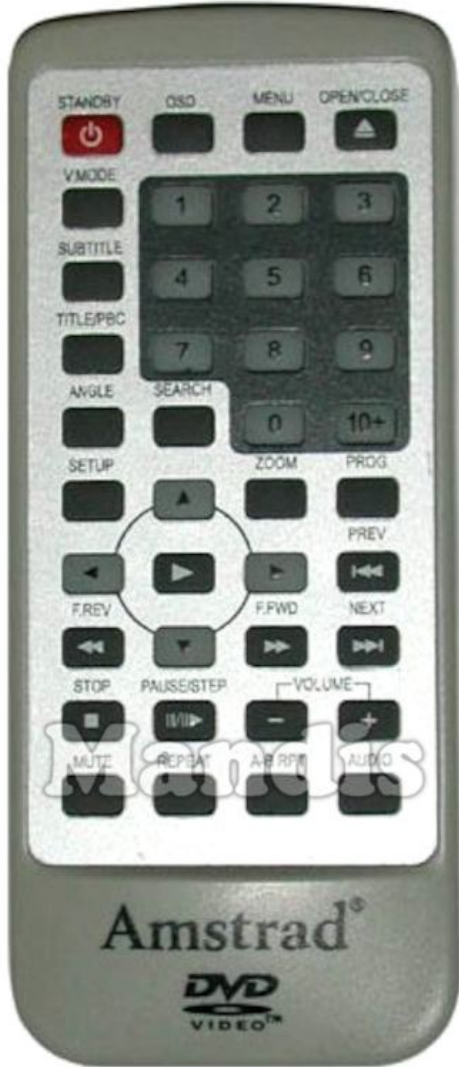

Original	Substituto
 Standby	 Power
 OSD	 Display / Media
 Menu	 Menu / Home
 Open / Close	 Eject / Surround
 V.Mode	 Picture / Format
 1	 1
 2	 2
 3	 3
 Subtitle	 Subtitle / EQ
 4	 4
 5	 5
 6	 6
 Title / PBC	 Sound / Title
 7	 7
 8	 8
 9	 9
 Angle	 Info / Angle

Original	Substituto
 Search	 Red / Netflix / Search
 0	 0
 10+	 Guide / EPG / -/--
 Setup	 Setup / OPT /
 Up	 Up
 Zoom	 Zoom / Size
 Prog	 TV/Radio /
 Left	 Left
 Play / Enter	 OK
 Play / Enter	 Play / Slow
 Right	 Right
 Prev	 I<< / Preset-
 F.Rev	 << / Tune-
 Down	 Down
 F.Fwd	 >> / Tune+
 Next	 >>I / Preset+
 Stop	 Stop / Hold