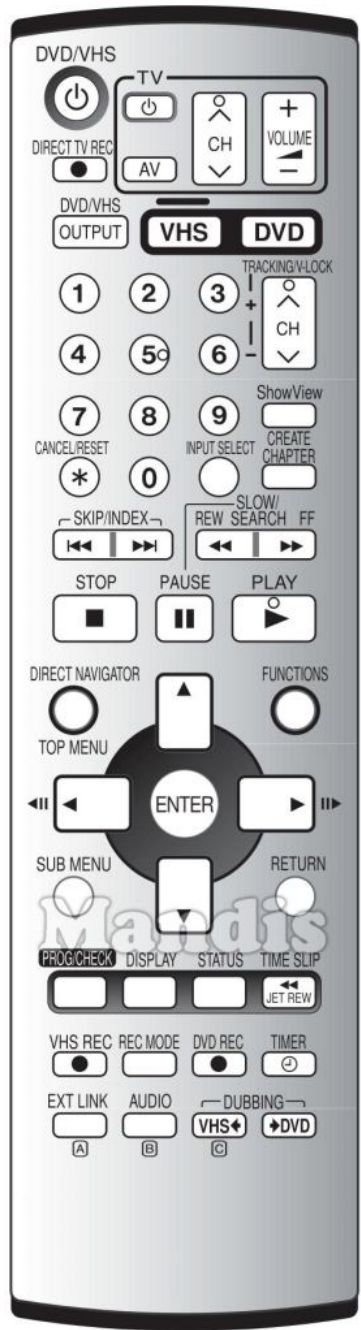

	Original	Substituto	
	VHS/DVD Power		Power
	Direct TV Rec		Subt
	VHS/DVD		Smart
	1		1
	2		2
	3		3
	4		4
	5		5
	6		6
	7		7
	8		8
	9		9
	0		0
	Cancel / Reset		Exit
	Input Select		Guide
	CH+ / Tracking/V-Lock+		Ch +
	CH- / Tracking/V-Lock-		Ch -

	Original	Substituto	
	Create Chapter		TV/R
	I<< Skip		I<<
	Skip >>I		>>I
	REW / << Slow/Search		<<
	FF / Slow/Search		>>
	Stop		Stop
	Pause		Pause
	Play		Play
	Direct Navigator / Top Menu		D. Menu
	Functions		List
	Up		Up
	Left		Left
	Enter		Ok
	Right		Right
	Down		Down
	Sub Menu		Menu
	Return		Back

Original		Substituto		Original	Substituto
	Prog / Check		Sleep		
	Display		Info		
	Status		Media		
	Time Slip		Vol +		
	Timer		AV		
	Ext Link		3D		
	Audio / B		Dual		
	Dubbing		Blue		

	Original	Substituto		Original	Substituto
	Power		Power		
	AV		AV		
	Volume+		Vol +		
	Volume-		Vol -		
	CH+		Ch +		
	CH-		Ch -		

Original		Substituto		Original		Substituto	
	VHS/DVD Power		Power		ShowView		Media
	Direct TV Rec		Subt		I<< Index		I<<
	VHS/DVD		Smart		Index >>I		>>I
	1		1		REW		<<
	2		2		FF		>>
	3		3		Stop		Stop
	4		4		Pause		Pause
	5		5		Play		Play
	6		6		Up		Up
	7		7		Left		Left
	8		8		Enter		Ok
	9		9		Right		Right
	0		0		Down		Down
	Cancel / Reset		Exit		Return		Back
	Input Select		AV		Prog/Check		Sleep
	CH+ / Tracking/V-Lock+		Ch +		Display		Info
	CH- / Tracking/V-Lock-		Ch -		Jet Rew		Shift + <<