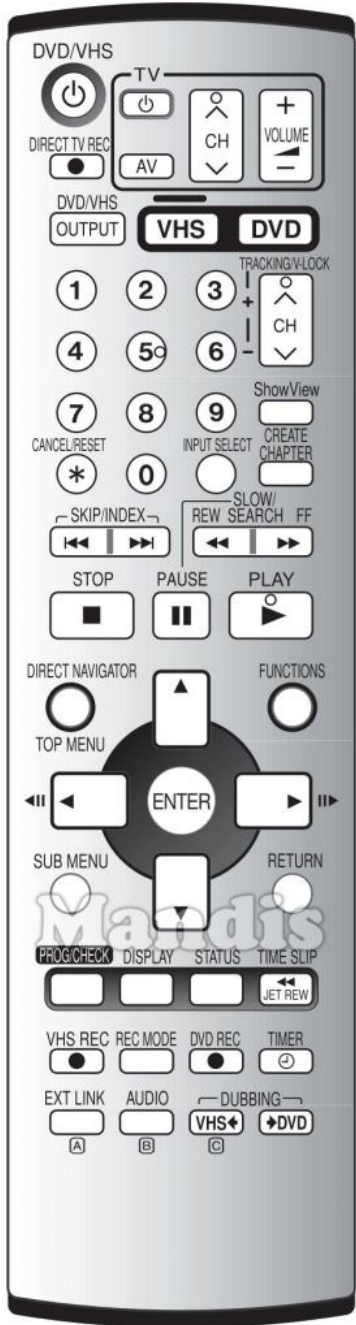

	Original	Substituto	
	VHS/DVD Power		Power
	Direct TV Rec		Subt
	VHS/DVD		Smart
	1		1
	2		2
	3		3
	4		4
	5		5
	6		6
	7		7
	8		8
	9		9
	0		0
	Cancel / Reset		Exit
	Input Select		Guide
	CH+ / Tracking/V-Lock+		Ch +
	CH- / Tracking/V-Lock-		Ch -

	Original	Substituto	
	Create Chapter		TV/R
	I<< Skip		I<<
	Skip >>I		>>I
	REW / << Slow/Search		<<
	FF / Slow/Search		>>
	Stop		Stop
	Pause		Pause
	Play		Play
	Direct Navigator / Top Menu		D. Menu
	Functions		List
	Up		Up
	Left		Left
	Enter		Ok
	Right		Right
	Down		Down
	Sub Menu		Menu
	Return		Back

Original		Substituto		Original	Substituto
	Prog / Check		Sleep		
	Display		Info		
	Status		Media		
	Time Slip		Vol +		
	Timer		AV		
	Ext Link		3D		
	Audio / B		Dual		
	Dubbing		Blue		

	Original	Substituto		Original	Substituto
	Power		Power		
	AV		AV		
	Volume+		Vol +		
	Volume-		Vol -		
	CH+		Ch +		
	CH-		Ch -		

Original		Substituto		Original		Substituto	
	VHS/DVD Power		Power		ShowView		Media
	Direct TV Rec		Subt		I<< Index		I<<
	VHS/DVD		Smart		Index >>I		>>I
	1		1		REW		<<
	2		2		FF		>>
	3		3		Stop		Stop
	4		4		Pause		Pause
	5		5		Play		Play
	6		6		Up		Up
	7		7		Left		Left
	8		8		Enter		Ok
	9		9		Right		Right
	0		0		Down		Down
	Cancel / Reset		Exit		Return		Back
	Input Select		AV		Prog/Check		Sleep
	CH+ / Tracking/V-Lock+		Ch +		Display		Info
	CH- / Tracking/V-Lock-		Ch -		Jet Rew		Shift + <<