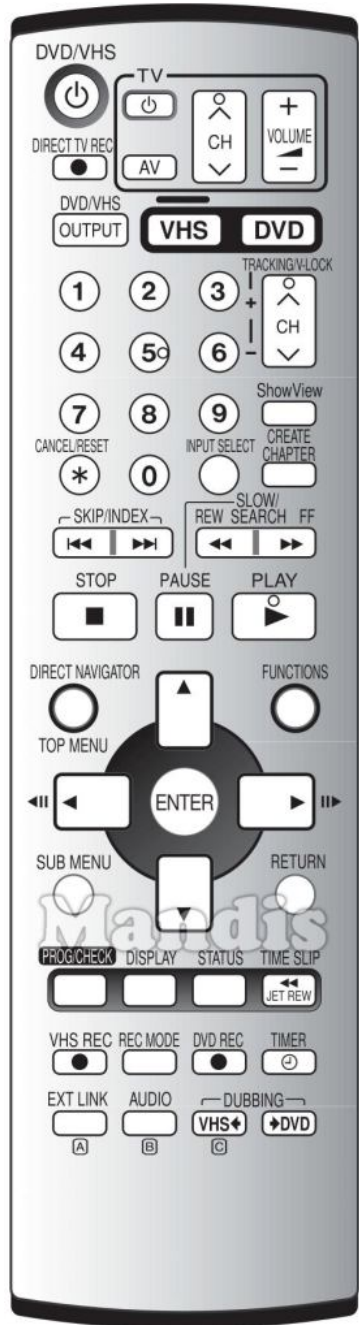

	Original	Substituto	
	VHS/DVD Power		Power
	Direct TV Rec		Subt
	VHS/DVD		Smart
	1		1
	2		2
	3		3
	4		4
	5		5
	6		6
	7		7
	8		8
	9		9
	0		0
	Cancel / Reset		Exit
	Input Select		Guide
	CH+ / Tracking/V-Lock+		Ch +
	CH- / Tracking/V-Lock-		Ch -

	Original	Substituto	
	Create Chapter		TV/R
	I<< Skip		I<<
	Skip >>I		>>I
	REW / << Slow/Search		<<
	FF / Slow/Search		>>
	Stop		Stop
	Pause		Pause
	Play		Play
	Direct Navigator / Top Menu		D. Menu
	Functions		List
	Up		Up
	Left		Left
	Enter		Ok
	Right		Right
	Down		Down
	Sub Menu		Menu
	Return		Back

	Original	Substituto	Original	Substituto
	VHS/DVD Power		Power	
	Direct TV Rec		Subt	
	VHS/DVD		Smart	
	1		1	
	2		2	
	3		3	
	4		4	
	5		5	
	6		6	
	7		7	
	8		8	
	9		9	
	0		0	
	Cancel / Reset		Exit	
	Input Select		AV	
	CH+ / Tracking/V-Lock+		Ch +	
	CH- / Tracking/V-Lock-		Ch -	
	ShowView		Media	
	I<< Index		I<<	
	Index >>I		>>I	
	REW		<<	
	FF		>>	
	Stop		Stop	
	Pause		Pause	
	Play		Play	
	Up		Up	
	Left		Left	
	Enter		Ok	
	Right		Right	
	Down		Down	
	Return		Back	
	Prog/Check		Sleep	
	Display		Info	
	Jet Rew		Shift + <<	